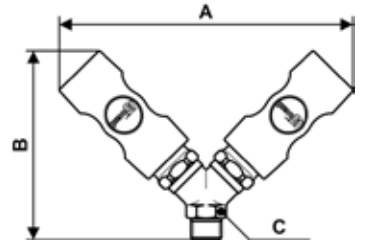

PREVOS1 SAFETY QUICK COUPLINGS - ISI 08

Tapered parallel male thread twin coupler

Profile : ISO 6150B

Min / Max operating pressure 2 / 12 bar	Flow rate at 6 bar 2028 l/min	ID passage 8 mm	Min. / Max temperature -15 / 70 °C
---	---	---------------------------	--

Part number	Male thread	Dim. A (mm)	Dim. B (mm)	Dim. C (mm)
ISI 088152	R3/8	160	103	20
ISI 088153	R1/2	167	112	25
ISI 088154	R3/4	180	145	32